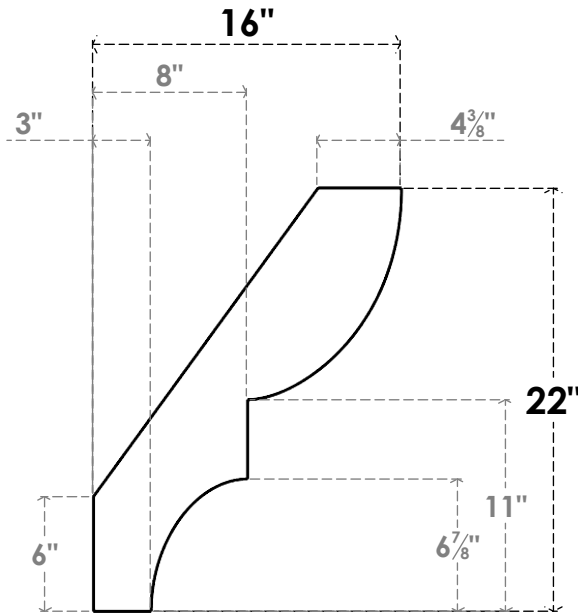

ITEM NUMBER: BRCPO050X16000X22000RID

5"W X 16"D X 22"H RIDGEWOOD ARCHITECTURAL GRADE PVC OPEN BRACE

SIDE PROFILE

FRONT PROFILE

ISOMETRIC

EKENA MILLWORK
2300 WEST MAIN ST.
CLARKSVILLE, TX 75426
TOLL FREE: 866-607-0453
WWW.EKENAMILLWORK.COM