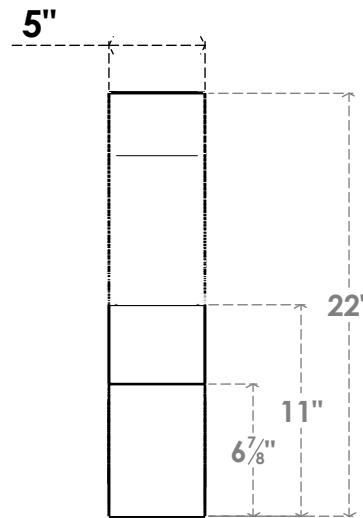

ITEM NUMBER: BRCPO050X16000X22000RID

5"W X 16"D X 22"H RIDGEWOOD ARCHITECTURAL GRADE PVC OPEN BRACE

SIDE PROFILE

FRONT PROFILE

ISOMETRIC

EKENA MILLWORK
2300 WEST MAIN ST.
CLARKSVILLE, TX 75426
TOLL FREE: 866-607-0453
WWW.EKENAMILLWORK.COM