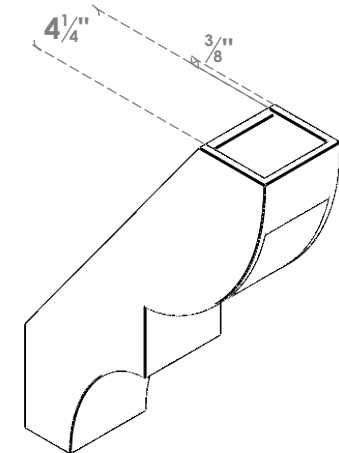

ITEM NUMBER: BRCPO050X16000X22000RID

5"W X 16"D X 22"H RIDGEWOOD ARCHITECTURAL GRADE PVC OPEN BRACE

SIDE PROFILE

FRONT PROFILE

ISOMETRIC

EKENA MILLWORK
2300 WEST MAIN ST.
CLARKSVILLE, TX 75426
TOLL FREE: 866-607-0453
WWW.EKENAMILLWORK.COM